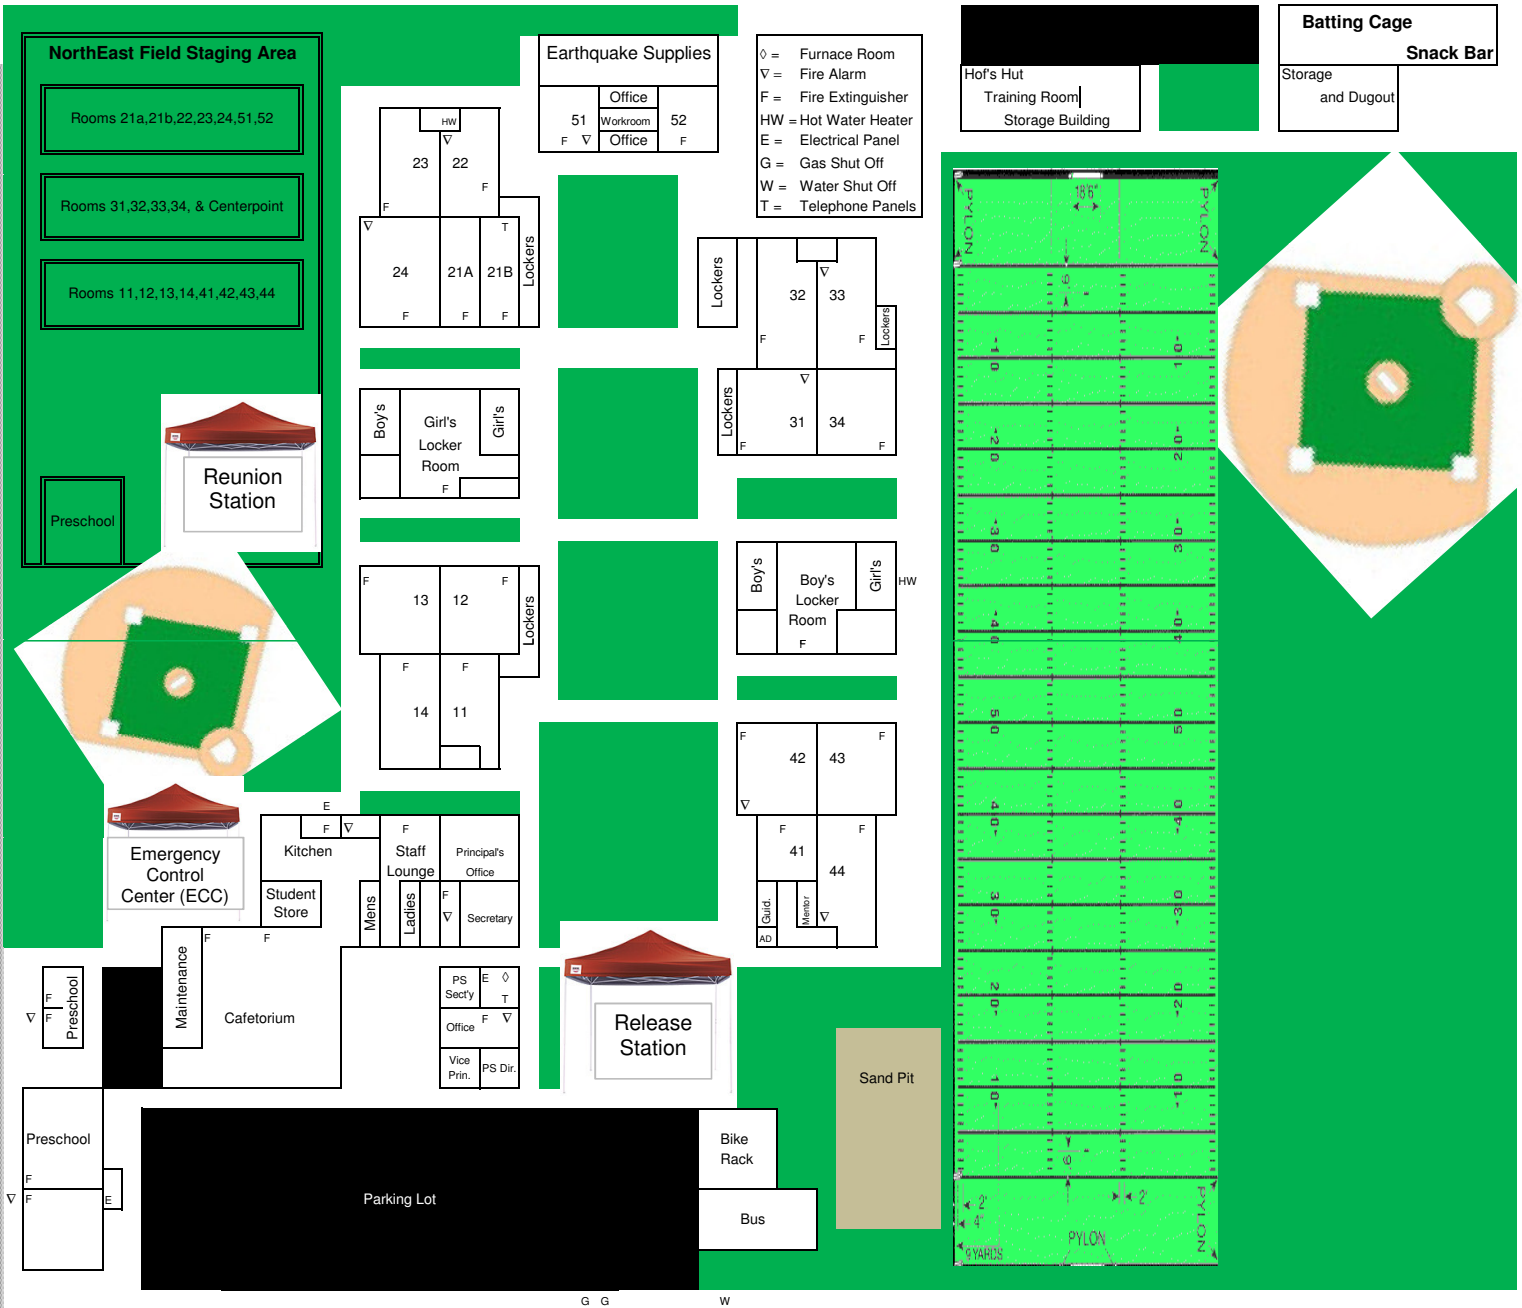

GRACE BRETHREN JUNIOR/SENIOR HIGH SCHOOL

ELIZONDO AVENUE

NorthEast Field Staging Area

- Rooms 21a,21b,22,23,24,51,52
- Rooms 31,32,33,34, & Centerpoint
- Rooms 11,12,13,14,41,42,43,44

Earthquake Supplies

- ◊ = Furnace Room
- ∇ = Fire Alarm
- F = Fire Extinguisher
- HW = Hot Water Heater
- E = Electrical Panel
- G = Gas Shut Off
- W = Water Shut Off
- T = Telephone Panels

Batting Cage  
Snack Bar

Centerpoint Church Classrooms

CHERRY AVENUE

CHERRY AVENUE