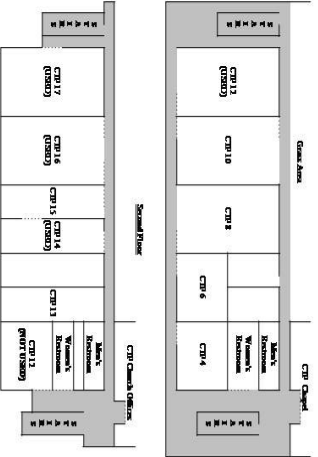

GRACE BRETHREN JUNIOR/SENIOR HIGH SCHOOL

ELIZONDO AVENUE

NorthEast Field Staging Area

- Rooms 21a,21b,22,23,24,51,52
- Rooms 31,32,33,34, & Centerpoint
- Rooms 11,12,13,14,41,42,43,44

Earthquake Supplies

- ◊ = Furnace Room
- ∇ = Fire Alarm
- F = Fire Extinguisher
- HW = Hot Water Heater
- E = Electrical Panel
- G = Gas Shut Off
- W = Water Shut Off
- T = Telephone Panels

Batting Cage  
Snack Bar

Centerpoint Church Classrooms

CHERRY AVENUE

CHERRY AVENUE